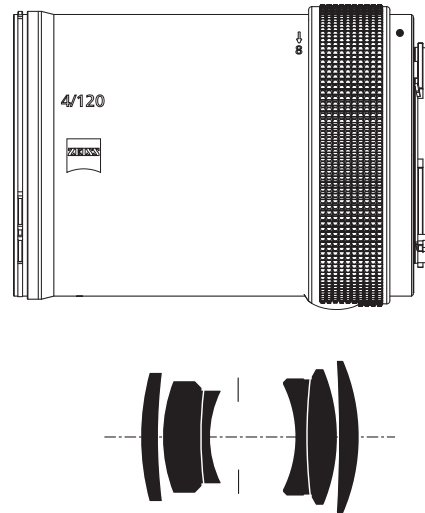

Makro-Planar T* 4/120 ZH

The Close-up Specialist

The Sinaron Digital AF Makro-Planar T* 4/120 ZH is a high-performance lens for close-up photography.

It is the ideal lens for studio photography, product shots and exceptional images of subjects ranging in size from a postcard to a car. This lens provides excellent sharpness, even illumination, chromatic purity and distortion correction over the entire frame. While this lens is optimized for close-up photography it will deliver equally impressive images across the field at normal object distances when stopped down to f/8 or f/11, and provides a pleasing angle of coverage of 35° at infinity, perfectly suited to portraits.

Technical Specifications

Focal Length: 120 mm

Aperture range: 4–32

No. of elements/groups: 6/4

Focusing range: 0.8 m – infinity

Image ratio at close range: 1:4.5

Coverage at close range: 16 cm x 22 cm

Angular field, diag./horiz./vert.: 28/23/17°

Filter: M 86 x 1

Weight: 1100 g

Length: 136 mm

sinar

Subject to change.

SINAR AG

CH-8245 Feuerthalen
Switzerland
Phone: +41 52 647 07 07
Fax: +41 52 647 06 06
E-Mail: sinar@sinar.ch
www.sinarcameras.com

Carl Zeiss AG