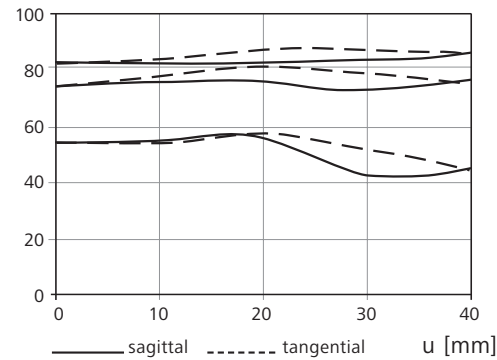

Filter: M 86 x 1

Weight: 1100 g

Length: 136 mm

sinar

Subject to change.

SINAR AG

CH-8245 Feuerthalen
Switzerland
Phone: +41 52 647 07 07
Fax: +41 52 647 06 06
E-Mail: sinar@sinar.ch
www.sinarcameras.com

Carl Zeiss AG

Camera Lens Division
73446 Oberkochen
Germany
Tel: +49 73 64 20-61 75
Fax: +49 73 64 20-40 45
E-Mail: photo@zeiss.de
www.zeiss.de/photo

We make it visible.

Makro-Planar T* 4/120 ZH

Performance data

The Modulation Transfer (MTF) as a function of image height (u) and slit orientation (sagittal, tangential) has been measured with white light at spatial frequencies of R = 10, 20 and 40 cycles/mm.

T [%], f-number: k = 4.0

E [%], Relative illuminance

T [%], f-number: k = 8.0

V Distortion in % of image height

Subject to change.

SINAR AG

CH-8245 Feuerthalen
Switzerland
Phone: +41 52 647 07 07
Fax: +41 52 647 06 06
E-Mail: sinar@sinar.ch
www.sinarcameras.com