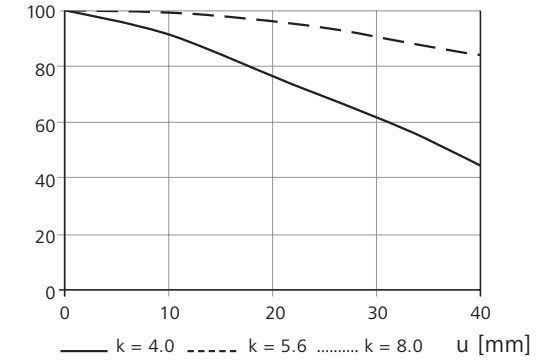

Camera Lens Division
73446 Oberkochen
Germany
Tel: +49 73 64 20-61 75
Fax: +49 73 64 20-40 45
E-Mail: photo@zeiss.de
www.zeiss.de/photo

We make it visible.

Makro-Planar T* 4/120 ZH

Performance data

The Modulation Transfer (MTF) as a function of image height (u) and slit orientation (sagittal, tangential) has been measured with white light at spatial frequencies of R = 10, 20 and 40 cycles/mm.

T [%], f-number: k = 4.0

E [%], Relative illuminance

T [%], f-number: k = 8.0

V Distortion in % of image height

Subject to change.

SINAR AG

CH-8245 Feuerthalen
Switzerland
Phone: +41 52 647 07 07
Fax: +41 52 647 06 06
E-Mail: sinar@sinar.ch
www.sinarcameras.com