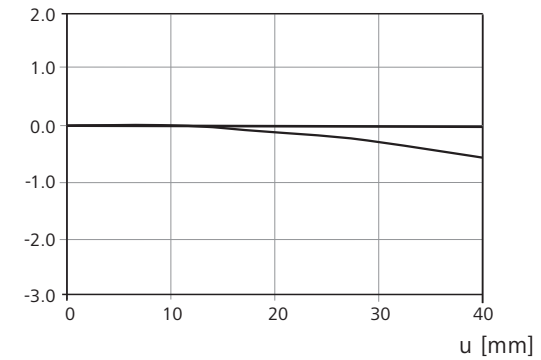

Camera Lens Division
73446 Oberkochen
Germany
Tel: +49 73 64 20-61 75
Fax: +49 73 64 20-40 45
E-Mail: photo@zeiss.de
www.zeiss.de/photo

We make it visible.

Makro-Planar T* 4/120 ZH

Performance data

The Modulation Transfer (MTF) as a function of image height (u) and slit orientation (sagittal, tangential) has been measured with white light at spatial frequencies of R = 10, 20 and 40 cycles/mm.

T [%], f-number: k = 4.0

E [%], Relative illuminance

T [%], f-number: k = 8.0

V Distortion in % of image height

Subject to change.

SINAR AG

CH-8245 Feuerthalen
Switzerland
Phone: +41 52 647 07 07
Fax: +41 52 647 06 06
E-Mail: sinar@sinar.ch
www.sinarcameras.com