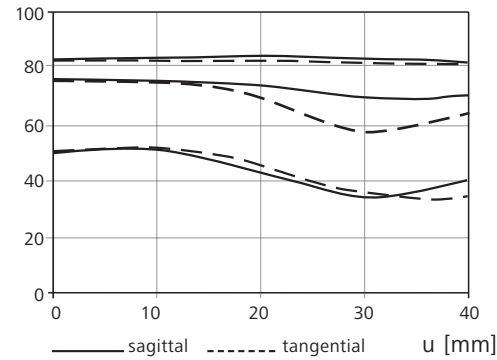

Filter: M 86 x 1

Weight: 1100 g

Length: 136 mm

sinar

Subject to change.

SINAR AG

CH-8245 Feuerthalen
Switzerland
Phone: +41 52 647 07 07
Fax: +41 52 647 06 06
E-Mail: sinar@sinar.ch
www.sinarcameras.com

Carl Zeiss AG

Camera Lens Division
73446 Oberkochen
Germany
Tel: +49 73 64 20-61 75
Fax: +49 73 64 20-40 45
E-Mail: photo@zeiss.de
www.zeiss.de/photo

We make it visible.

Makro-Planar T* 4/120 ZH

Performance data

The Modulation Transfer (MTF) as a function of image height (u) and slit orientation (sagittal, tangential) has been measured with white light at spatial frequencies of R = 10, 20 and 40 cycles/mm.

T [%], f-number: k = 4.0

E [%], Relative illuminance

T [%], f-number: k = 8.0

V Distortion in % of image height

Subject to change.

SINAR AG

CH-8245 Feuerthalen
Switzerland
Phone: +41 52 647 07 07
Fax: +41 52 647 06 06
E-Mail: sinar@sinar.ch
www.sinarcameras.com